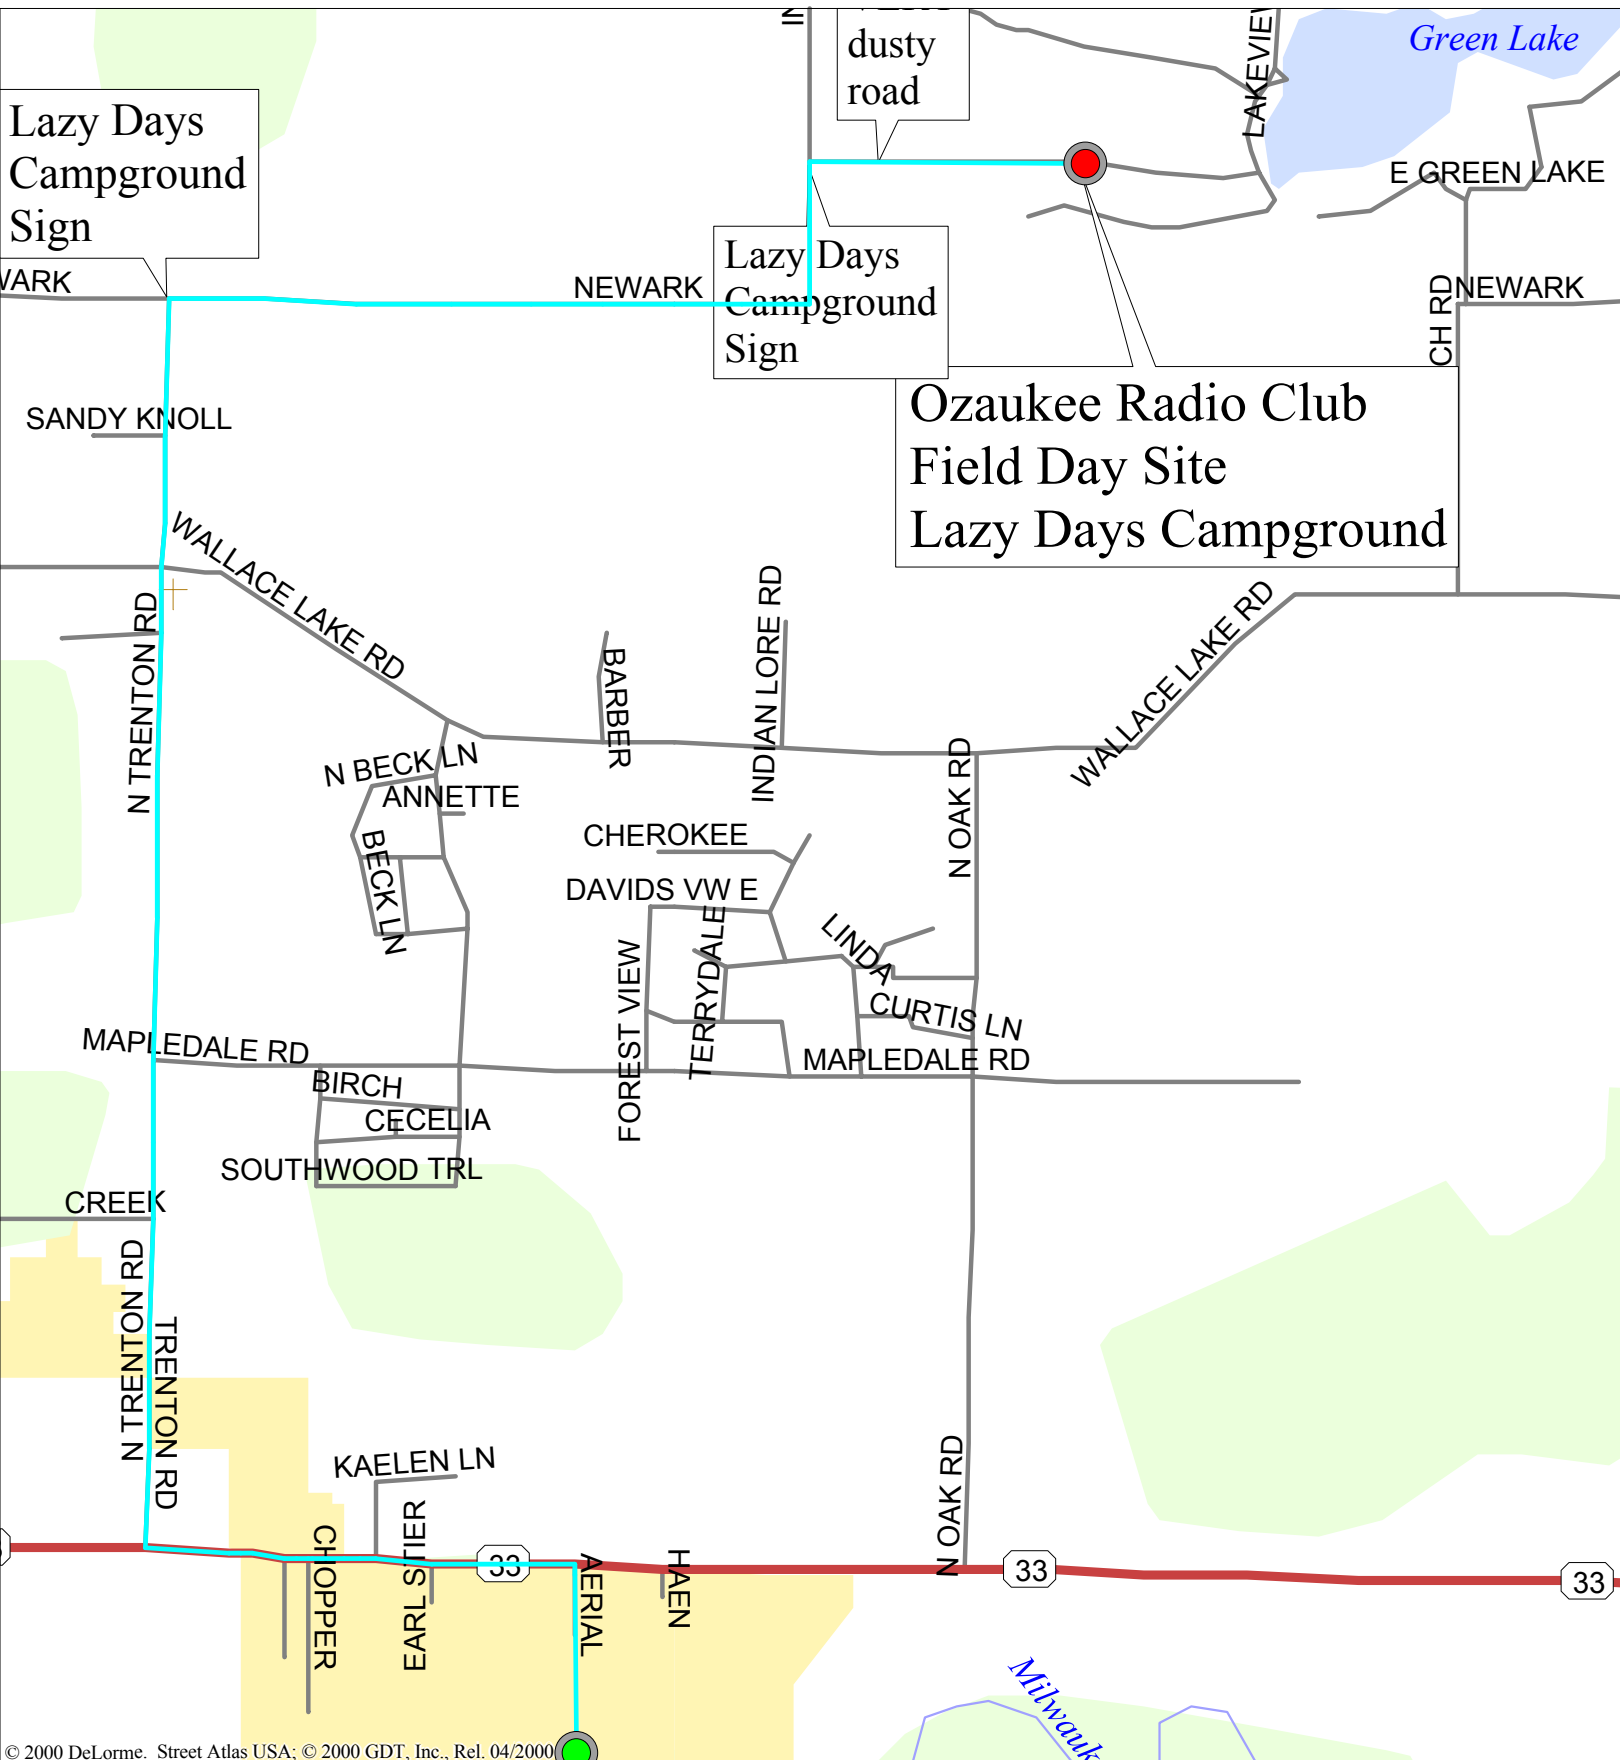

Ozaukee Radio Club Field Day Site

© 2000 DeLorme. Street Atlas USA; © 2000 GDT, Inc., Rel. 04/2000

Mag 14.00
Sun Jun 15 16:06 2003

Scale 1:18,750 (at center)

2000 Feet

500 Meters

— Local Road

— State Route

+ Cemetery

Population Center